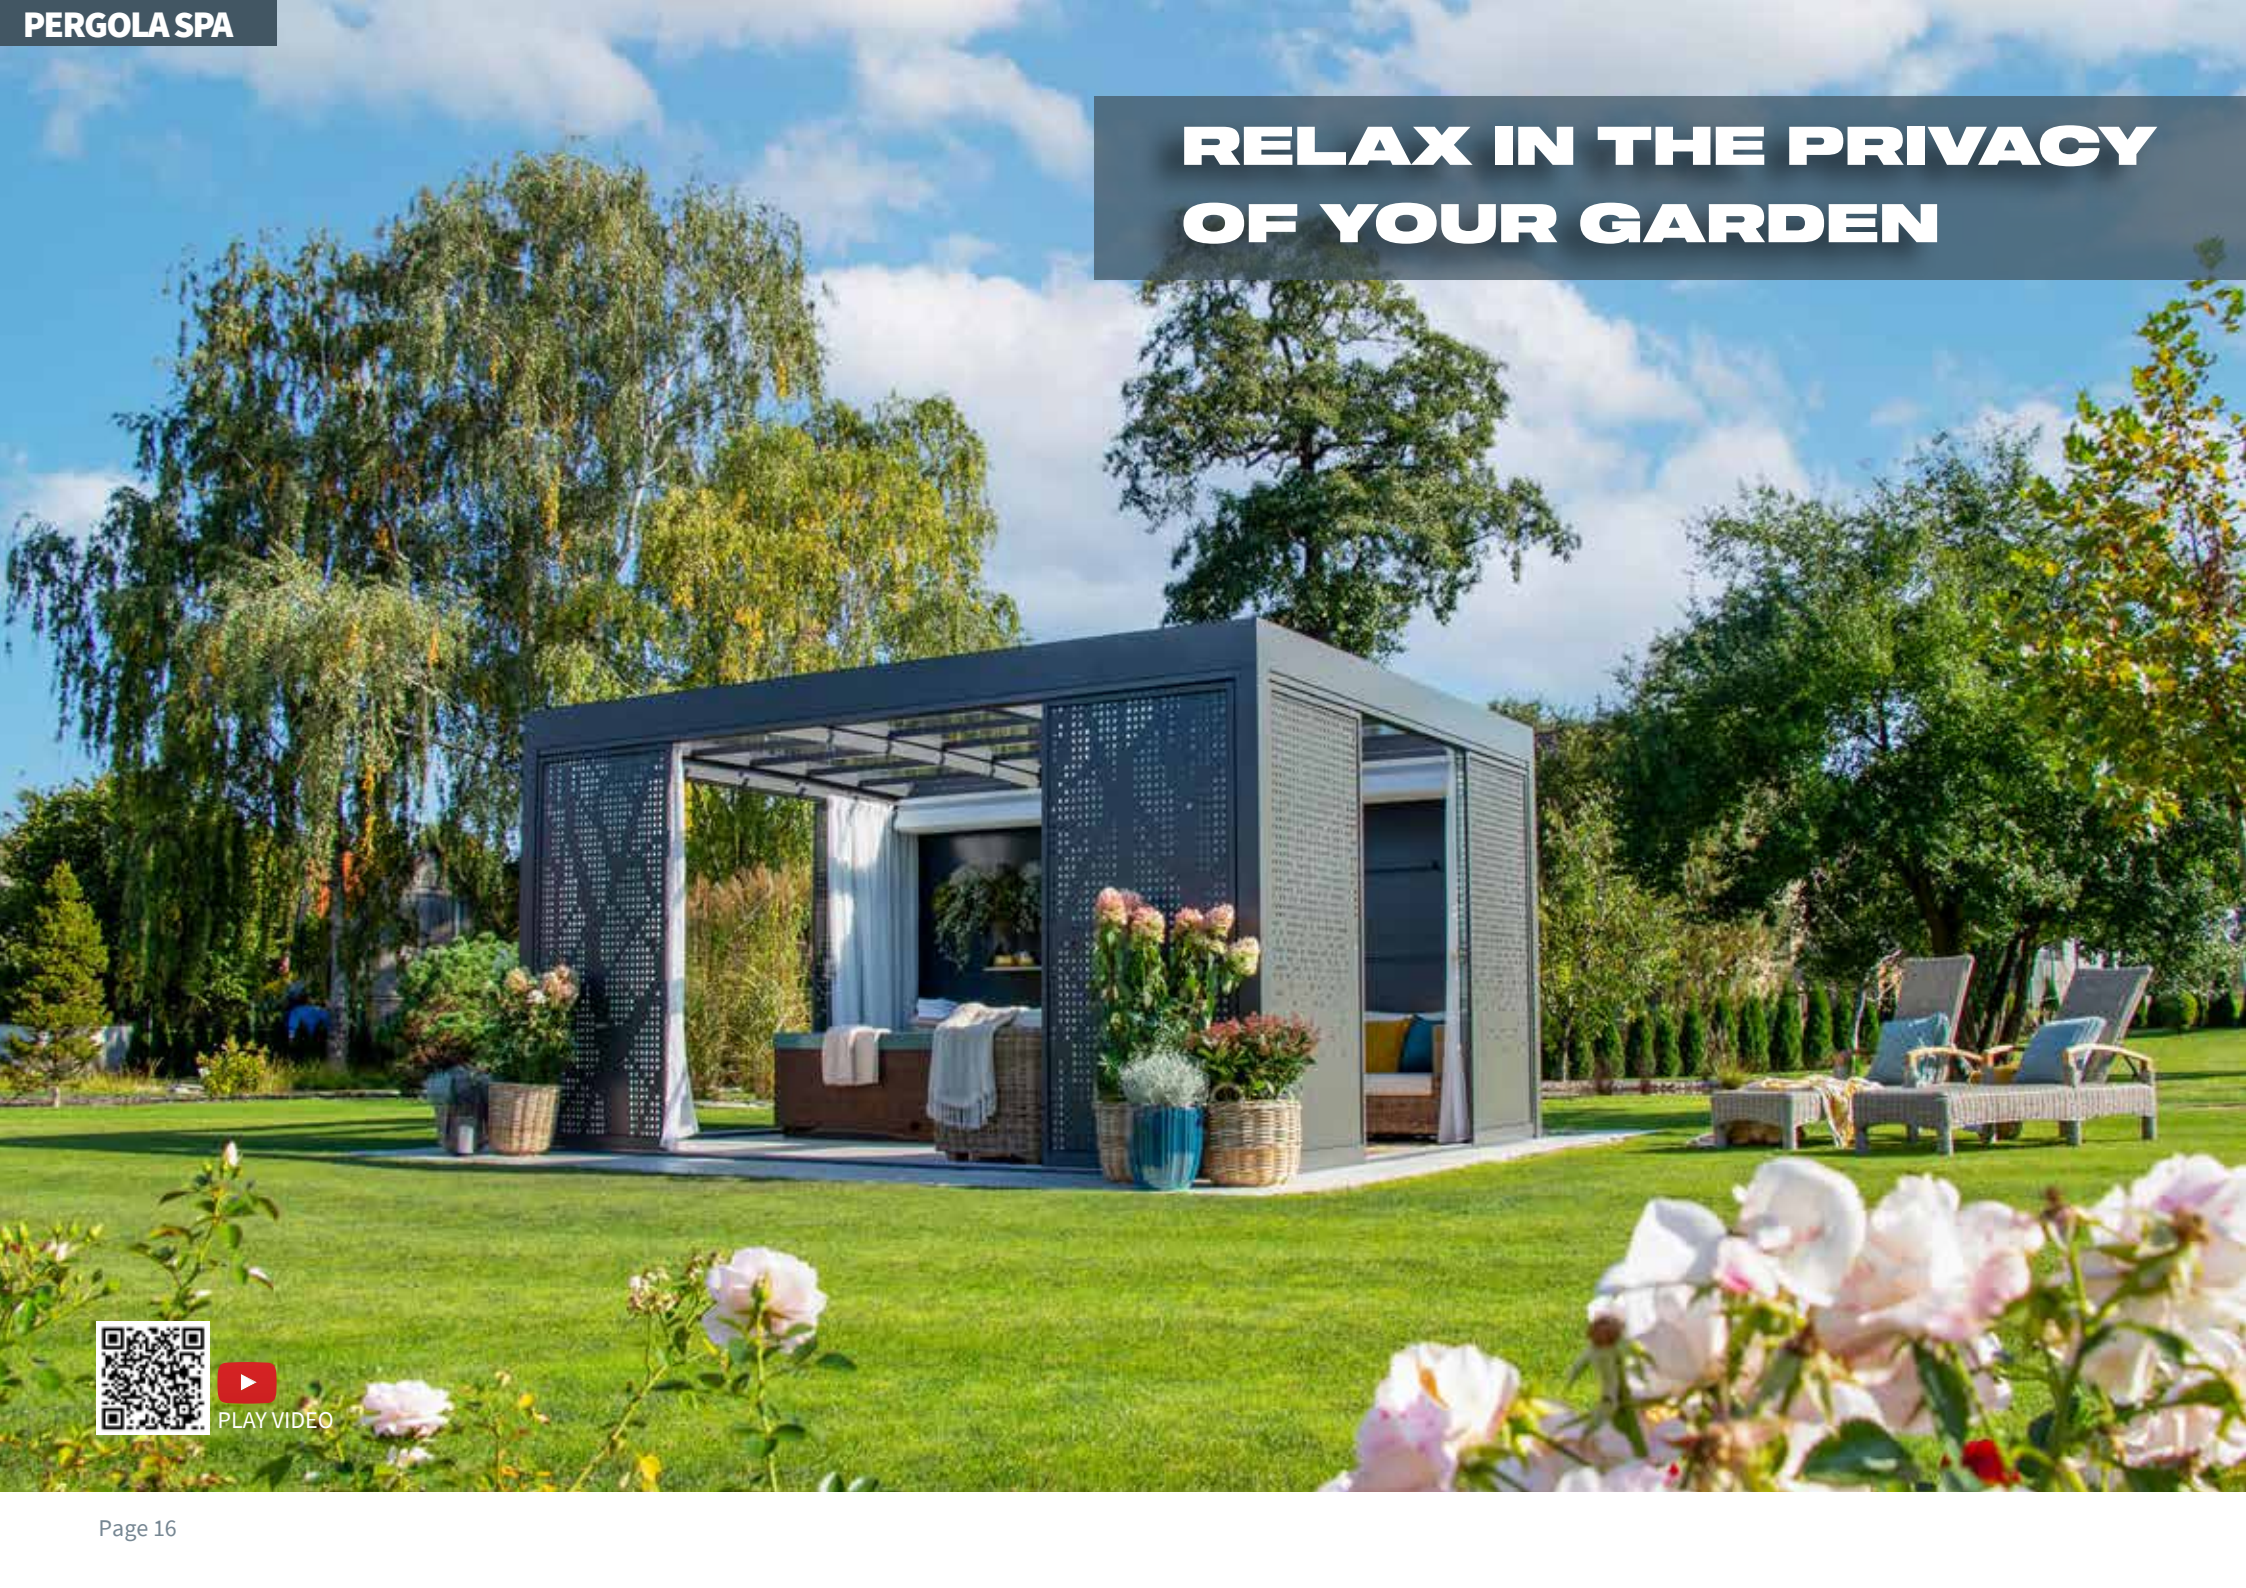

RELAX IN THE PRIVACY OF YOUR GARDEN

PLAY VIDEO