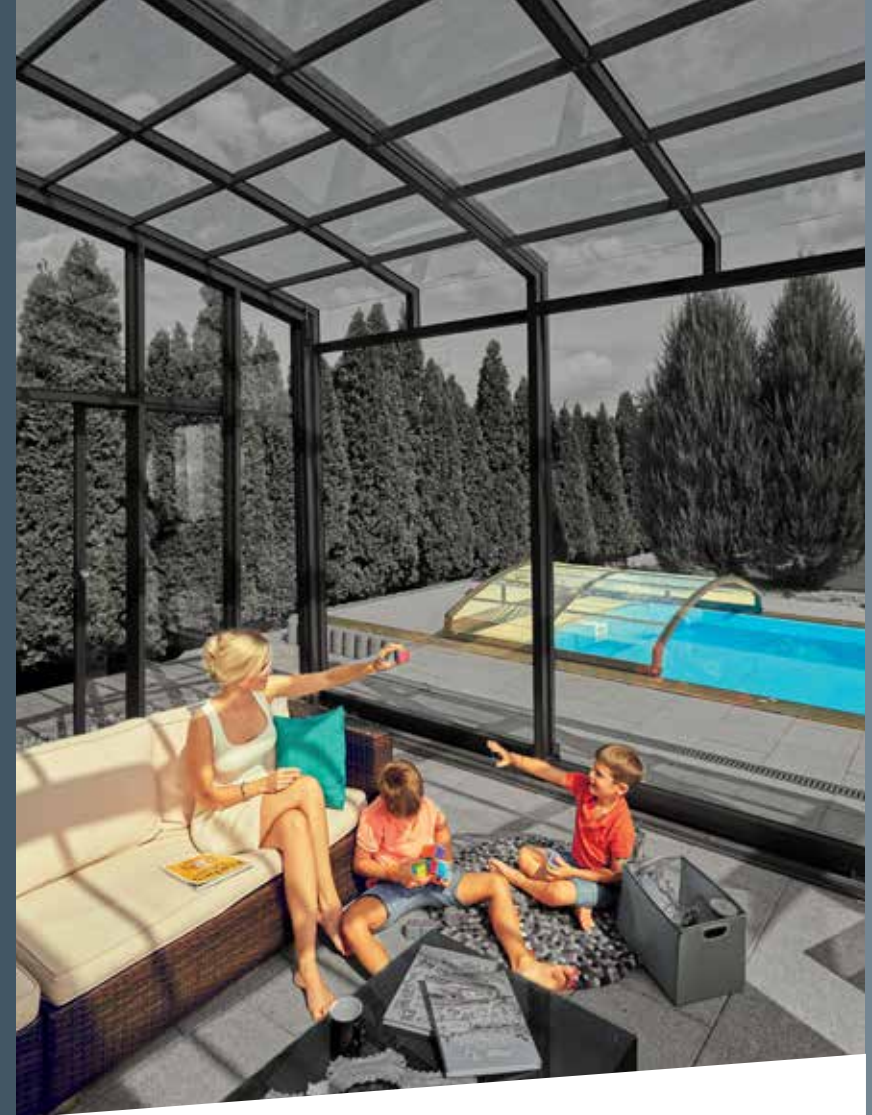

CONTACT DETAILS: